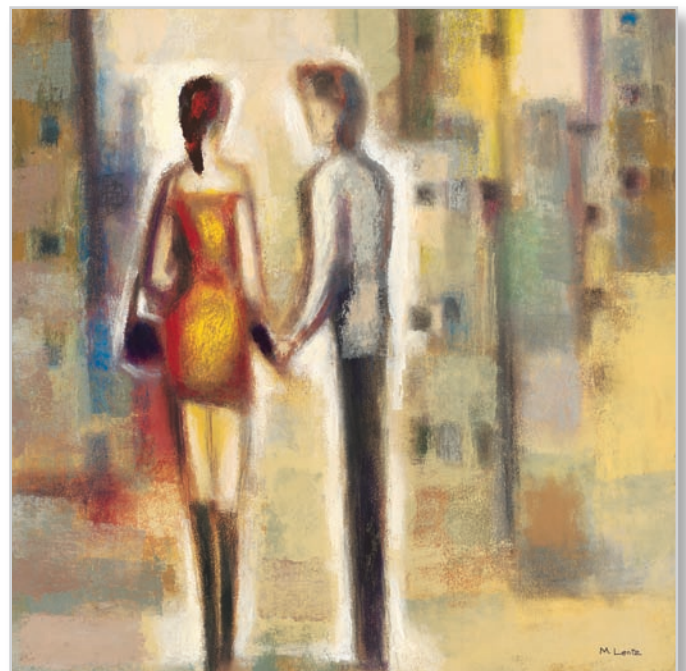

JCLTZ-101 | *Metropolis II*

Image: 24 x 24 (61.0 x 61.0 cm)
Paper: 24 x 24 (61.0 x 61.0 cm)

TV